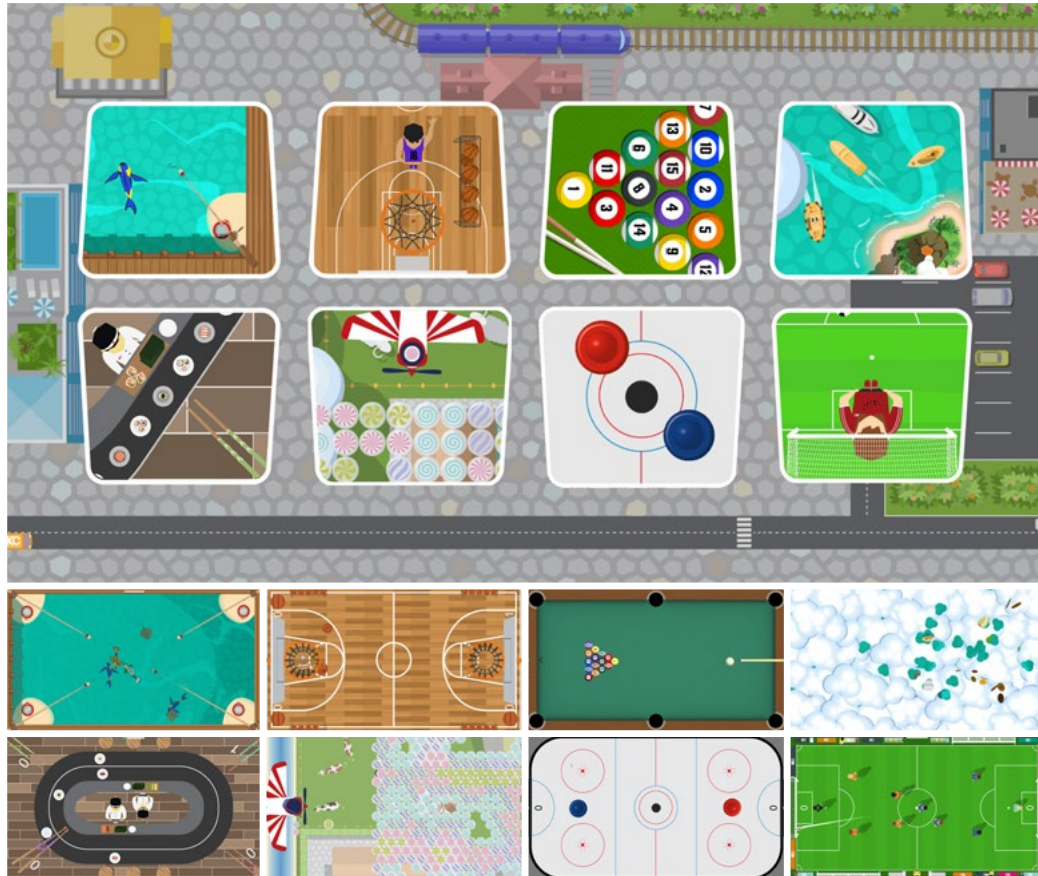

Software Touch table

The Touchtable software is specially designed for the 32 inch and 43 inch Touchtable, and allows up to 4 children to play around the table at the same time.

Together, kids can do fun activities like play sports, eat sushi, catch fish, and more! The games do not contain any violence or language, making them suitable for all children.

Kids 1 - 4
Age 6 - 12+ years
Games 8

Suitable for the 32 and 43 inch TouchTable

Software Delta 65 inch

This software, specially designed for the large Delta 65 inch system, creates an amazing play experience for up to 4 players at the same time!

It contains 8 educational games, such as searching moles, guiding the caterpillar toward the apple, and keeping the car on track. The games are suitable for children from 8 to 12+ years old.

Kids 1 - 4
Age 6 - 12+ years
Games 8

Suitable for the Delta 65 inch