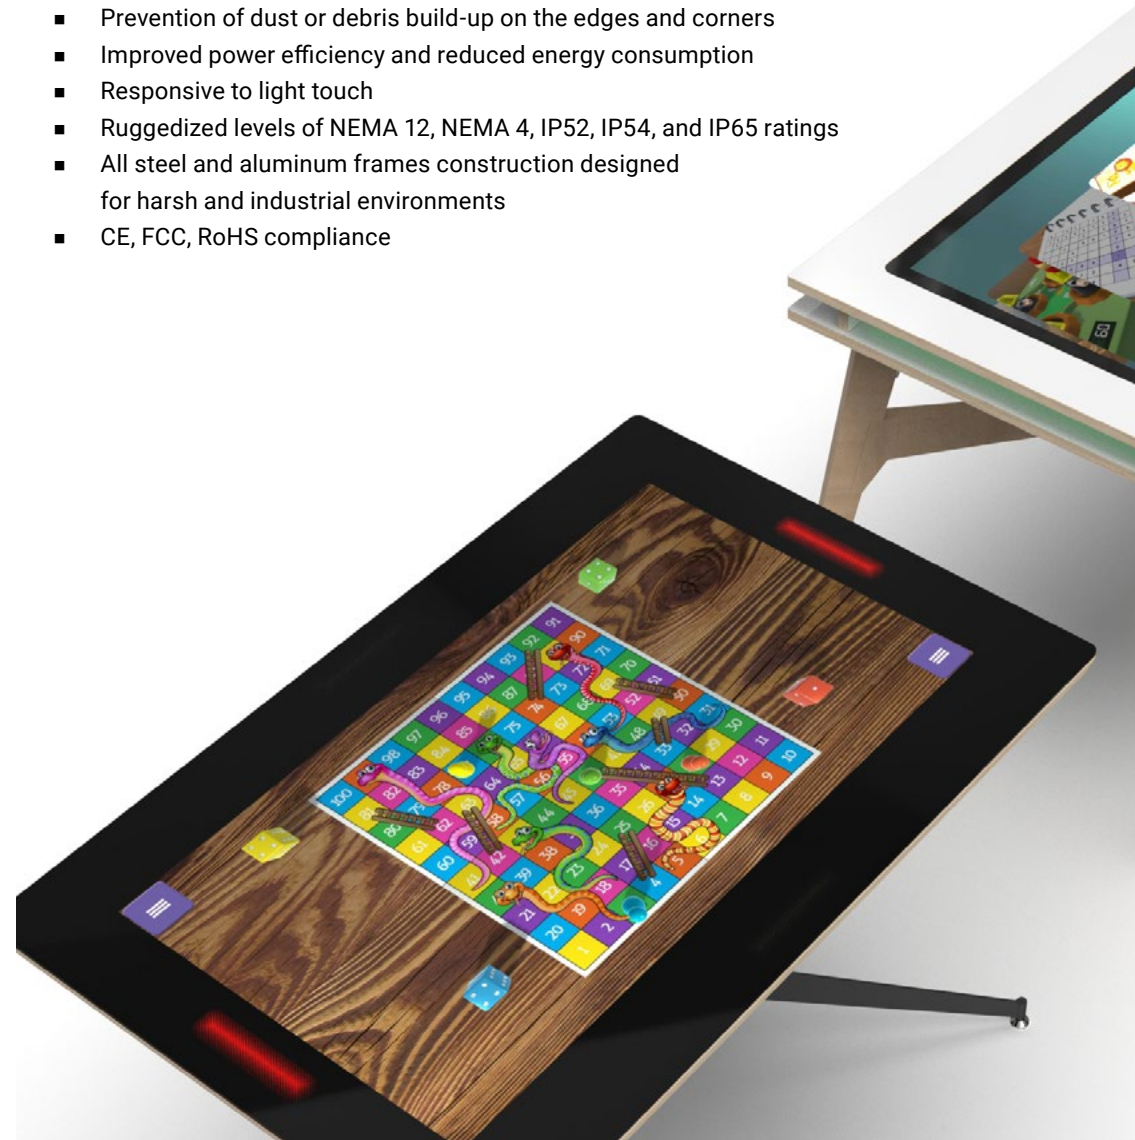

Dimensions

HxWxD 77,6 x 79,3 x 120 cm

Weight 75 KG

ONE 4 ALL TOUCH TABLE

This interactive table contains 18 games, from board games to educational puzzles, making it a versatile addition to your kids corner. It contains no loose parts, ensuring a clean look and no more issues with incomplete games!

Dimensions

HxWxD 77,6 x 79,3 x 120 cm

Weight 86 KG

All of our products are designed with practicality in mind, for both the kids and the owner.

Some of our interactive product features include:

- Easy to clean, true flat front surfaces without bezel
- Prevention of dust or debris build-up on the edges and corners
- Improved power efficiency and reduced energy consumption
- Responsive to light touch
- Ruggedized levels of NEMA 12, NEMA 4, IP52, IP54, and IP65 ratings
- All steel and aluminum frames construction designed for harsh and industrial environments
- CE, FCC, RoHS compliance