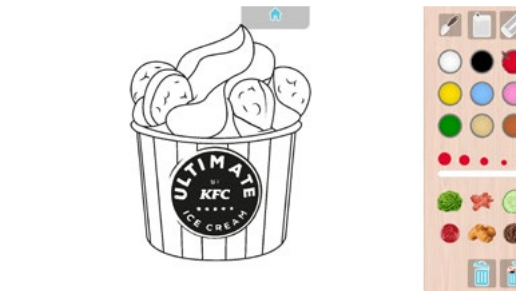

Custom softwares Examples