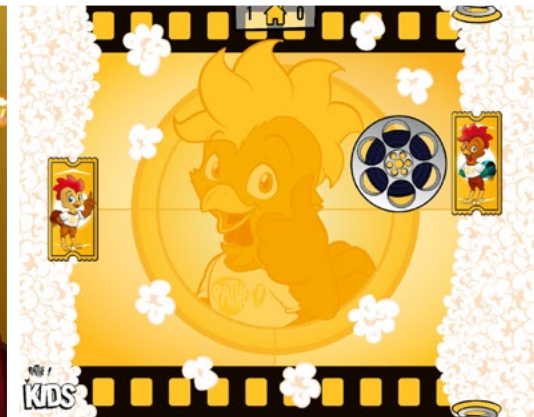

Custom softwares Examples