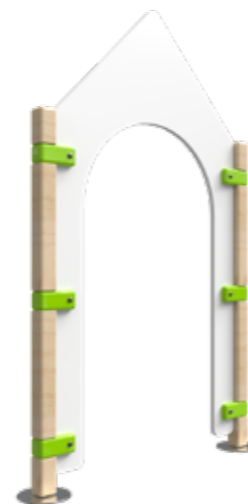

Article no.
HW00506

Dimensions
HxWxD 138,2 x 75,5 x 1,8 cm
Weight 5,5 KG

FENCE HOUSE

Fence house is one of the play panels from the IKC fencing collection. This type has the shape of a house with a roof and a window. With our fences you can create an entire play corner.