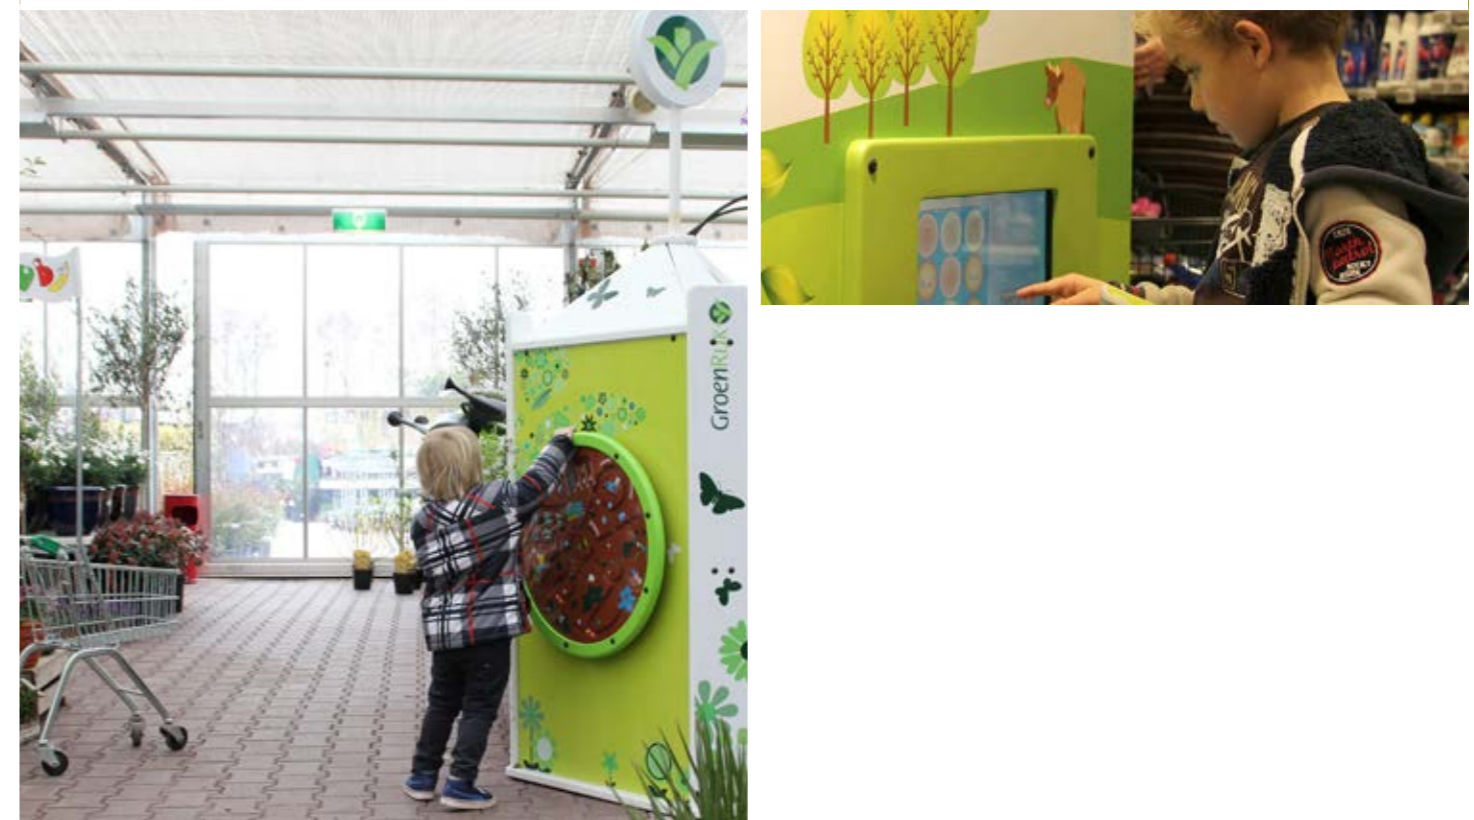

We design, manufacture and install imaginative and educational play areas and kids' corners

And we do this for:

SGS All our products are inspected, tested and certified by SGS Laboratories.

EN 71 European standard EN 71 specifies safety requirements for toys. Compliance with the standard is legally required for all toys sold in the European Union.

FSC All our products only use FSC certified wood, so eco- and environment friendly!

CE Our products are conform with health, safety and environmental protection standards for products sold within the EU.