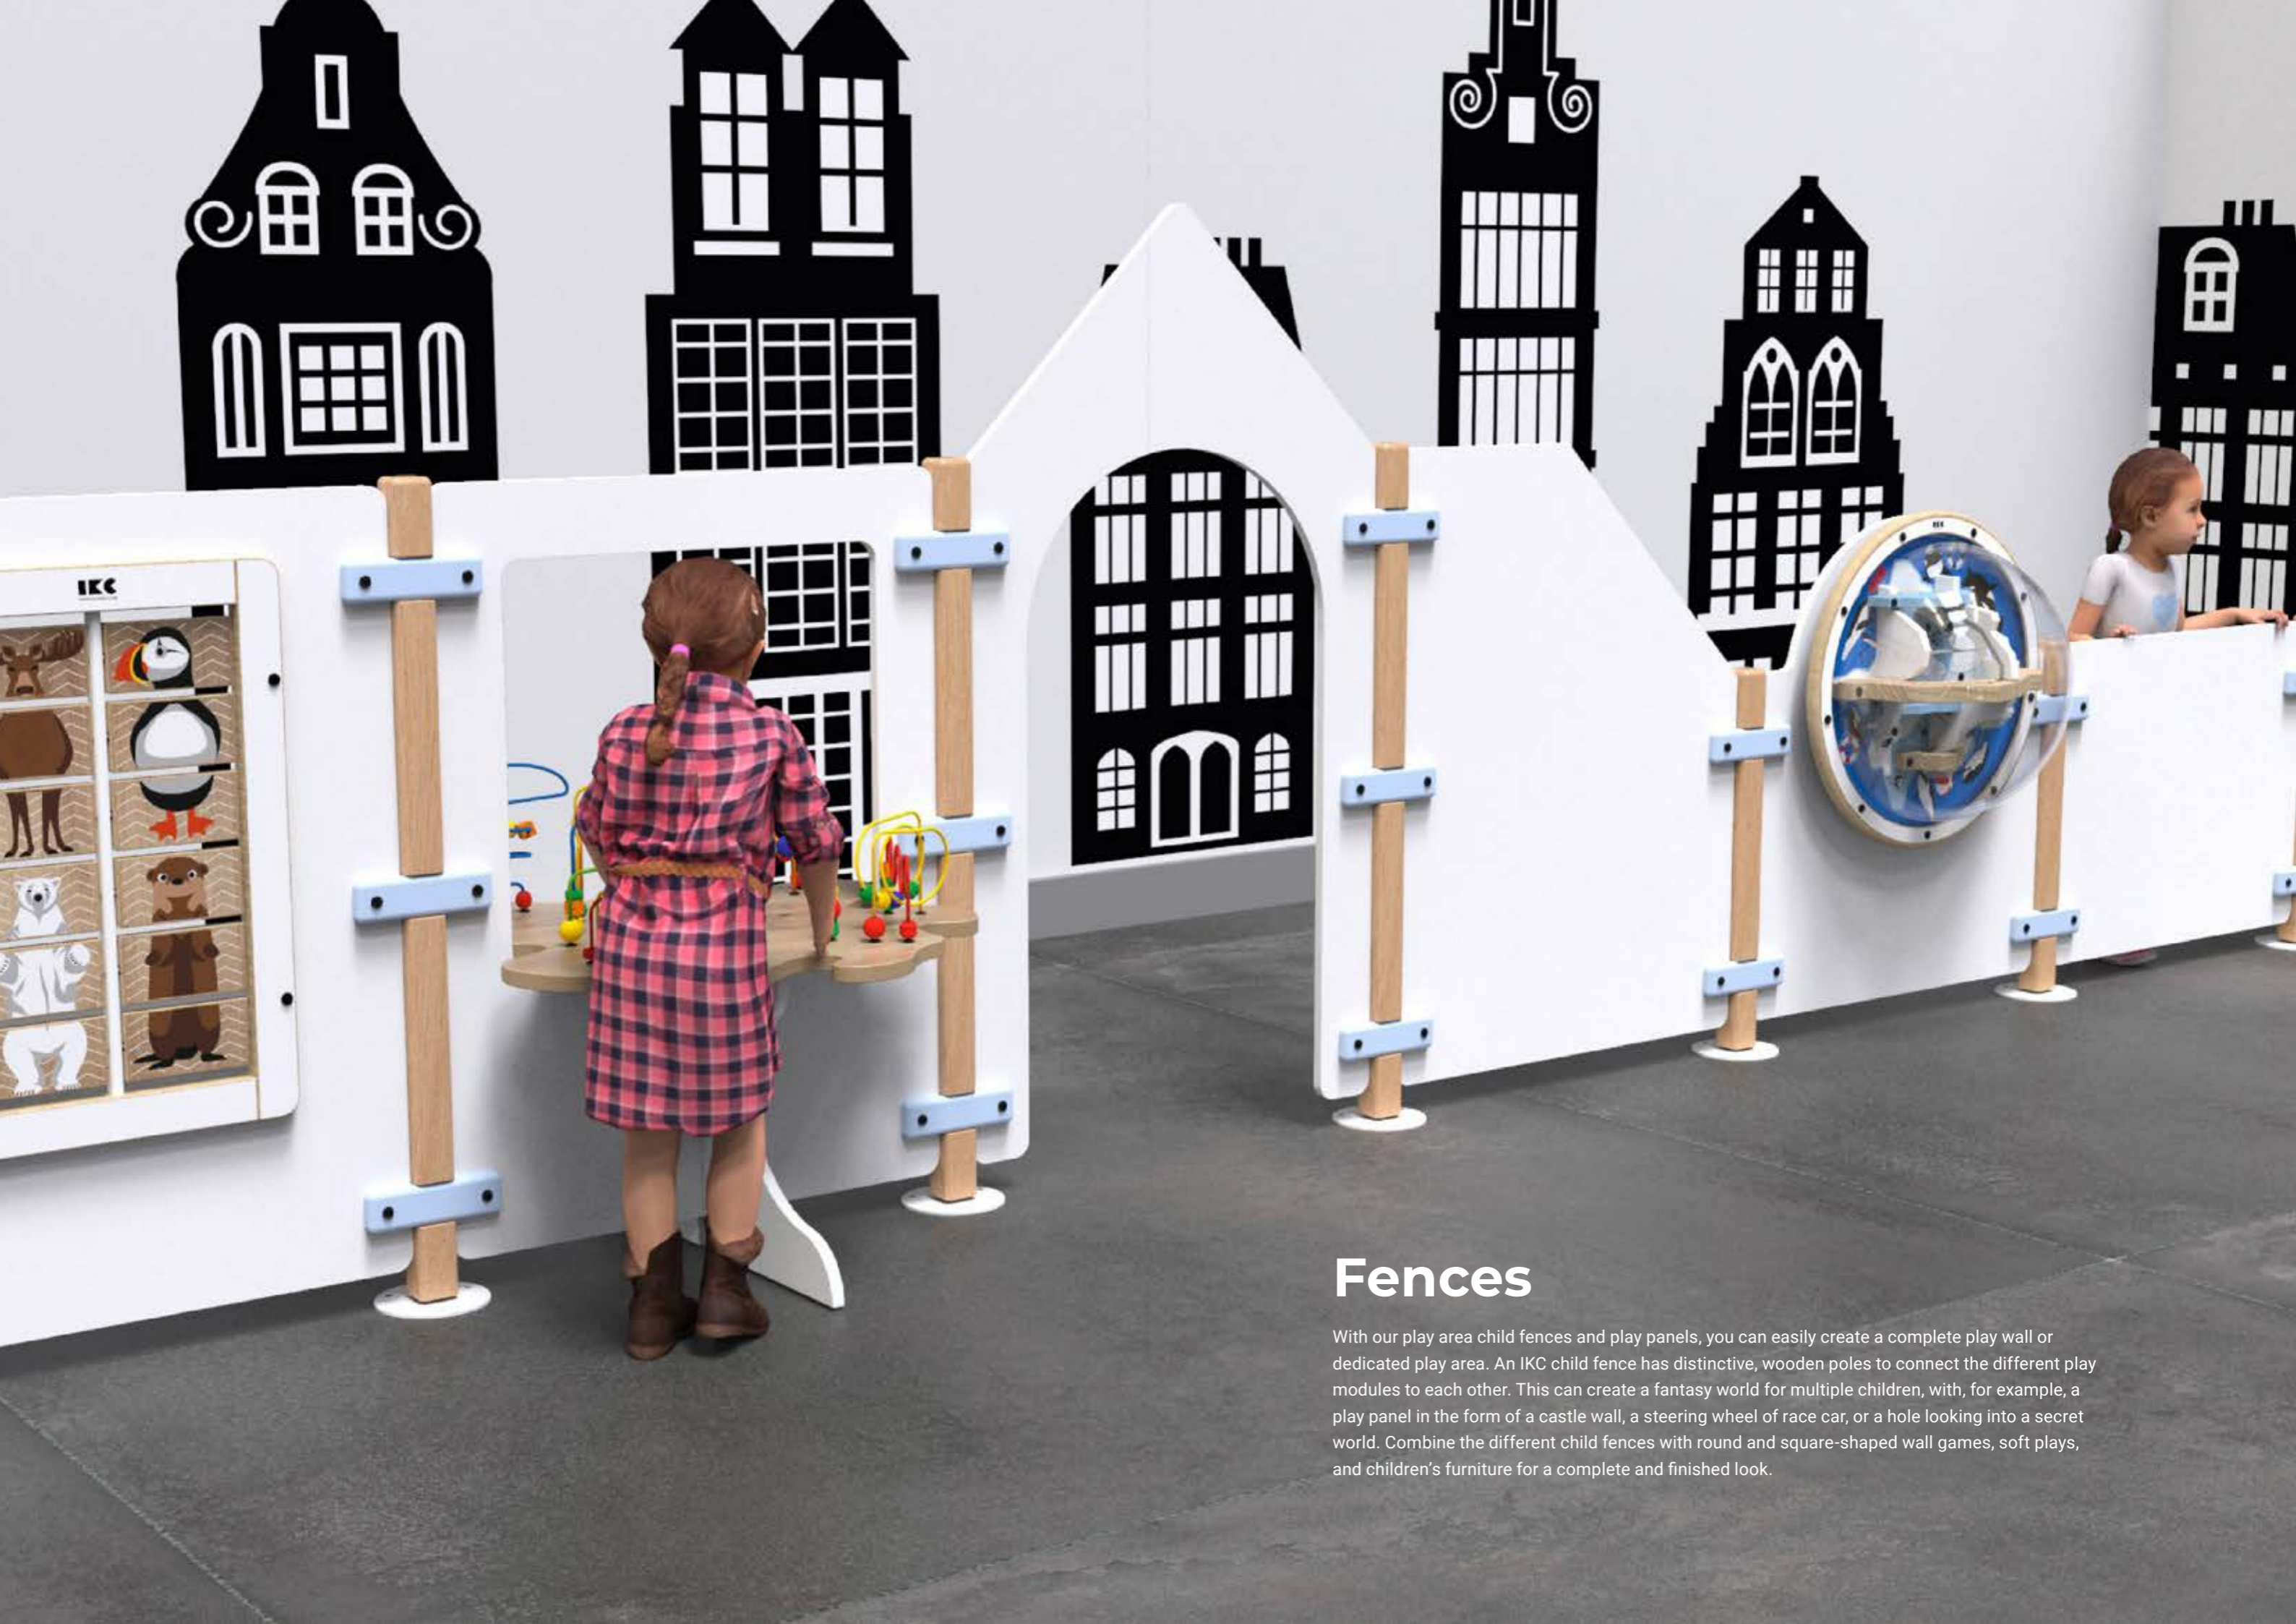

The EPDM play floors are of high quality and offer children a safe surface to play on. The flooring is slip resistant and ensures that the impact of a fall is absorbed.

**Article no.**  
**Small** BL00051  
**Large** BL00050

## Fences

With our play area child fences and play panels, you can easily create a complete play wall or dedicated play area. An IKC child fence has distinctive, wooden poles to connect the different play modules to each other. This can create a fantasy world for multiple children, with, for example, a play panel in the form of a castle wall, a steering wheel of race car, or a hole looking into a secret world. Combine the different child fences with round and square-shaped wall games, soft plays, and children's furniture for a complete and finished look.