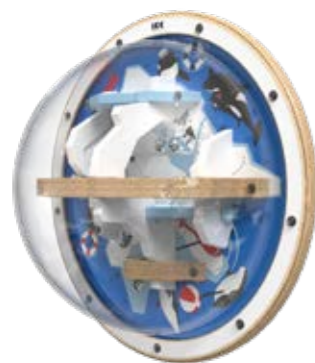

TIP OF THE ICEBERG

Tip of the iceberg is a rotating game which challenges children to move a ball through a maze by rotating the play wheel, requiring good hand eye coordination. On route, players must avoid the holes in the ice in order to reach the flag!

Article no.
PP00707

Dimensions
HxWxD 60 x 60 x 30,3 cm
Weight 12,1 KG