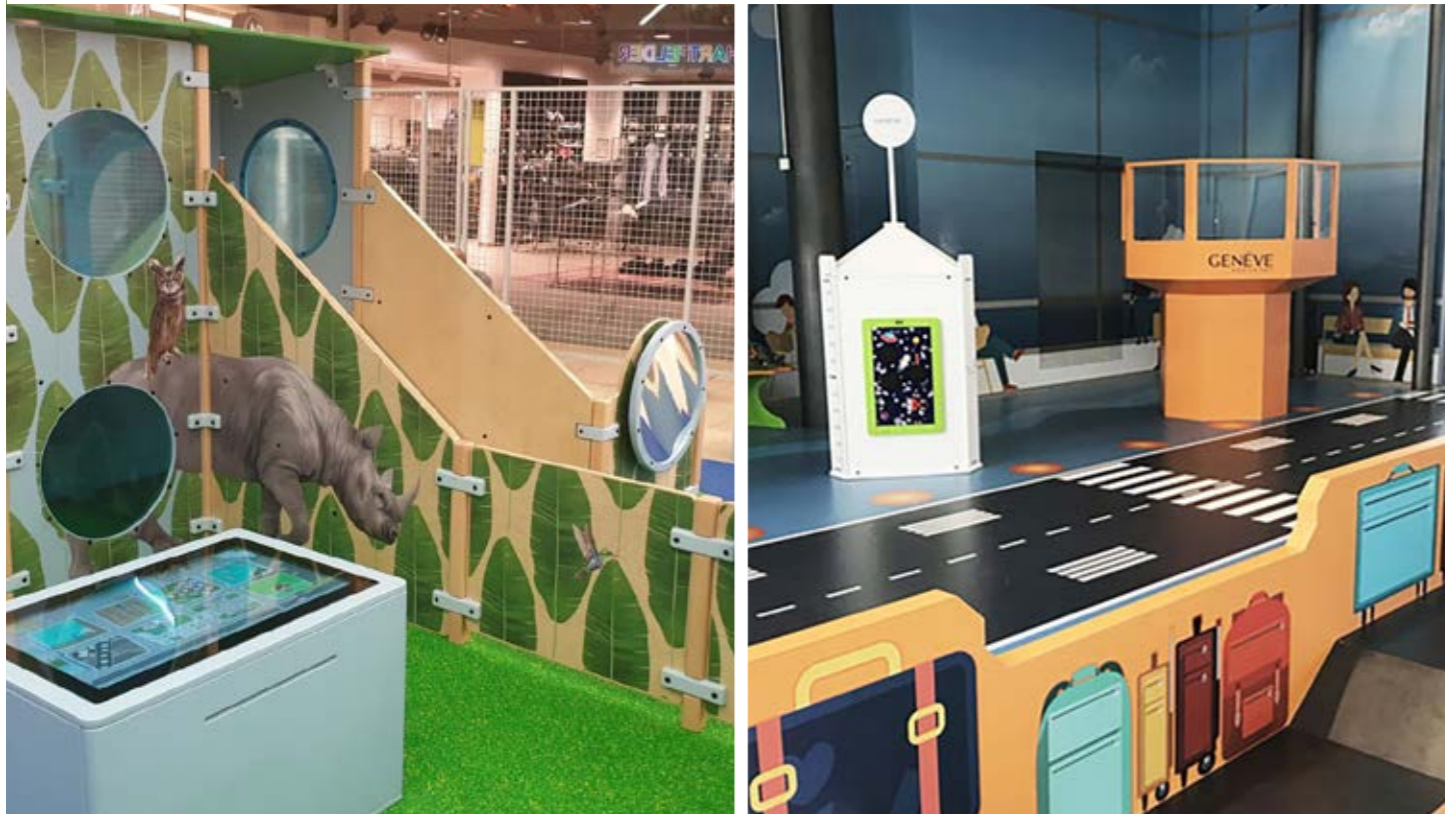

Public spaces Inspiration

A kids' corner in a public area ensures that you can have undisturbed conversations with your visitors. Whether it's at the reception desk of the city hall or while waiting at the airport. Families will feel welcome because you have provided a more pleasant atmosphere. Happy children result in happy parents.

Healthcare Inspiration

Waiting is inevitable, for example at the doctor, dentist or when picking up medication at the pharmacy. A play corner in the waiting room creates a comfortable atmosphere for all visitors and staff. The children and their parents are more relaxed, which often ensures a smoother and more efficient consultation.