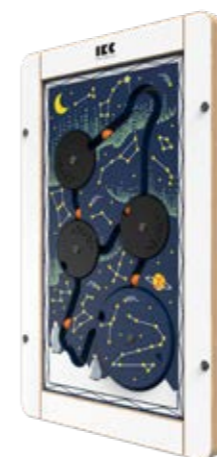

NORTHERN LIGHTS

Northern lights is a wall game where children, by turning the wheels, can help the balls (comets) make a journey through space.

Article no.
PP00702

Dimensions
HxWxD 70 x 45 x 4,5 cm
Weight 6,2 KG