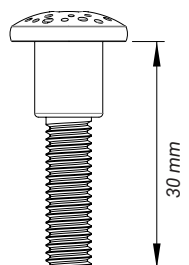

## Wall plate | Life buoy

Article no.	Size HxWxD	Mounting	KG	
PP00712	85x85x1,2cm	wallmount	5,7 KG	MDF, RVS

All our products are inspected, tested and certified by SGS and TÜV.

European standard EN 71 specifies safety requirements for toys. Compliance with the standard is legally required for all toys sold in the European Union.

**IKC | HQ ASIA**  
 Shanghai | China  
 +86 (0)573 82 58 61 83  
 sales.cn@ikcplay.com  
 www.ikcplay.com.cn

**Wall plate**

WP

**Screws**

S16

S7

**Required tools**

Drill

Play module

PW

**Wall plate mounting**

All the wall plates needs to be mounted 75 cm (from the center) above the ground. This is for the optimum play comfort.