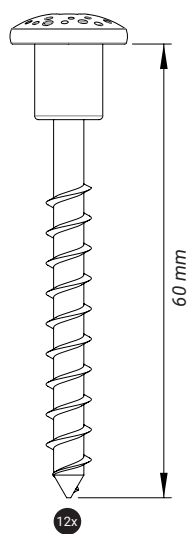

## Wall plate | Life buoy

Article no.	Size HxWxD	Mounting	KG	
PP00712	85x85x1,2cm	wallmount	5,7 KG	MDF, RVS

All our products are inspected, tested and certified by SGS and TÜV.

European standard EN 71 specifies safety requirements for toys. Compliance with the standard is legally required for all toys sold in the European Union.

**IKC | HQ ASIA**  
 Shanghai | China  
 +86 (0)573 82 58 61 83  
 sales.cn@ikcplay.com  
 www.ikcplay.com.cn

**Wall plate**

WP

**Screws**

S16

S7

**Required tools**

Drill

Play module

PW

**Wall plate mounting**

All the wall plates needs to be mounted 75 cm (from the center) above the ground. This is for the optimum play comfort.