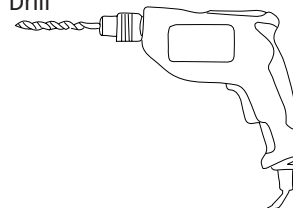

Play module

PW

**Wall plate mounting**

All the wall plates needs to be mounted 75 cm (from the center) above the ground. This is for the optimum play comfort.